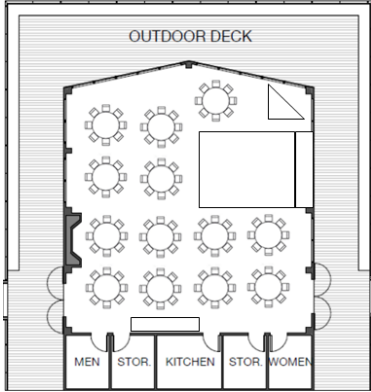

JACKY DURRELL FLOOR PLAN

(CAPACITY: 125; DIMENSIONS 44' x 44')

SAMPLE FLOORPLAN LAYOUTS

SAMPLE 104 PERSON RECEPTION WITH DJ,
DANCE FLOOR, BAR & CAKE/GIFT TABLE

SAMPLE 104 PERSON RECEPTION WITH DJ,
BUFFET SETUP

SAMPLE 112 PERSON RECEPTION WITH
DANCE FLOOR