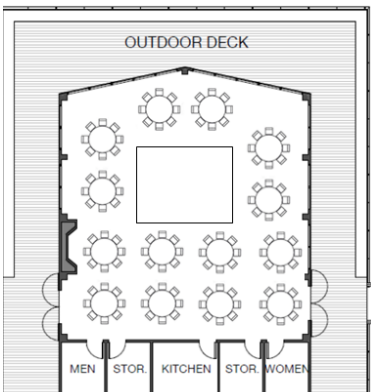

JACKY DURRELL FLOOR PLAN

(CAPACITY: 125; DIMENSIONS 44' x 44')

SAMPLE FLOORPLAN LAYOUTS

SAMPLE 104 PERSON RECEPTION WITH DJ,
DANCE FLOOR, BAR & CAKE/GIFT TABLE

SAMPLE 104 PERSON RECEPTION WITH DJ,
BUFFET SETUP

SAMPLE 112 PERSON RECEPTION WITH
DANCE FLOOR