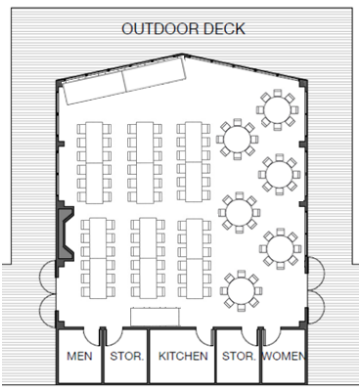

JACKY DURRELL FLOOR PLAN

(CAPACITY: 125; DIMENSIONS 44' x 44')

SAMPLE FLOORPLAN LAYOUTS

SAMPLE 104 PERSON RECEPTION WITH DJ,
DANCE FLOOR, BAR & CAKE/GIFT TABLE

SAMPLE 104 PERSON RECEPTION WITH DJ,
BUFFET SETUP

SAMPLE 112 PERSON RECEPTION WITH
DANCE FLOOR