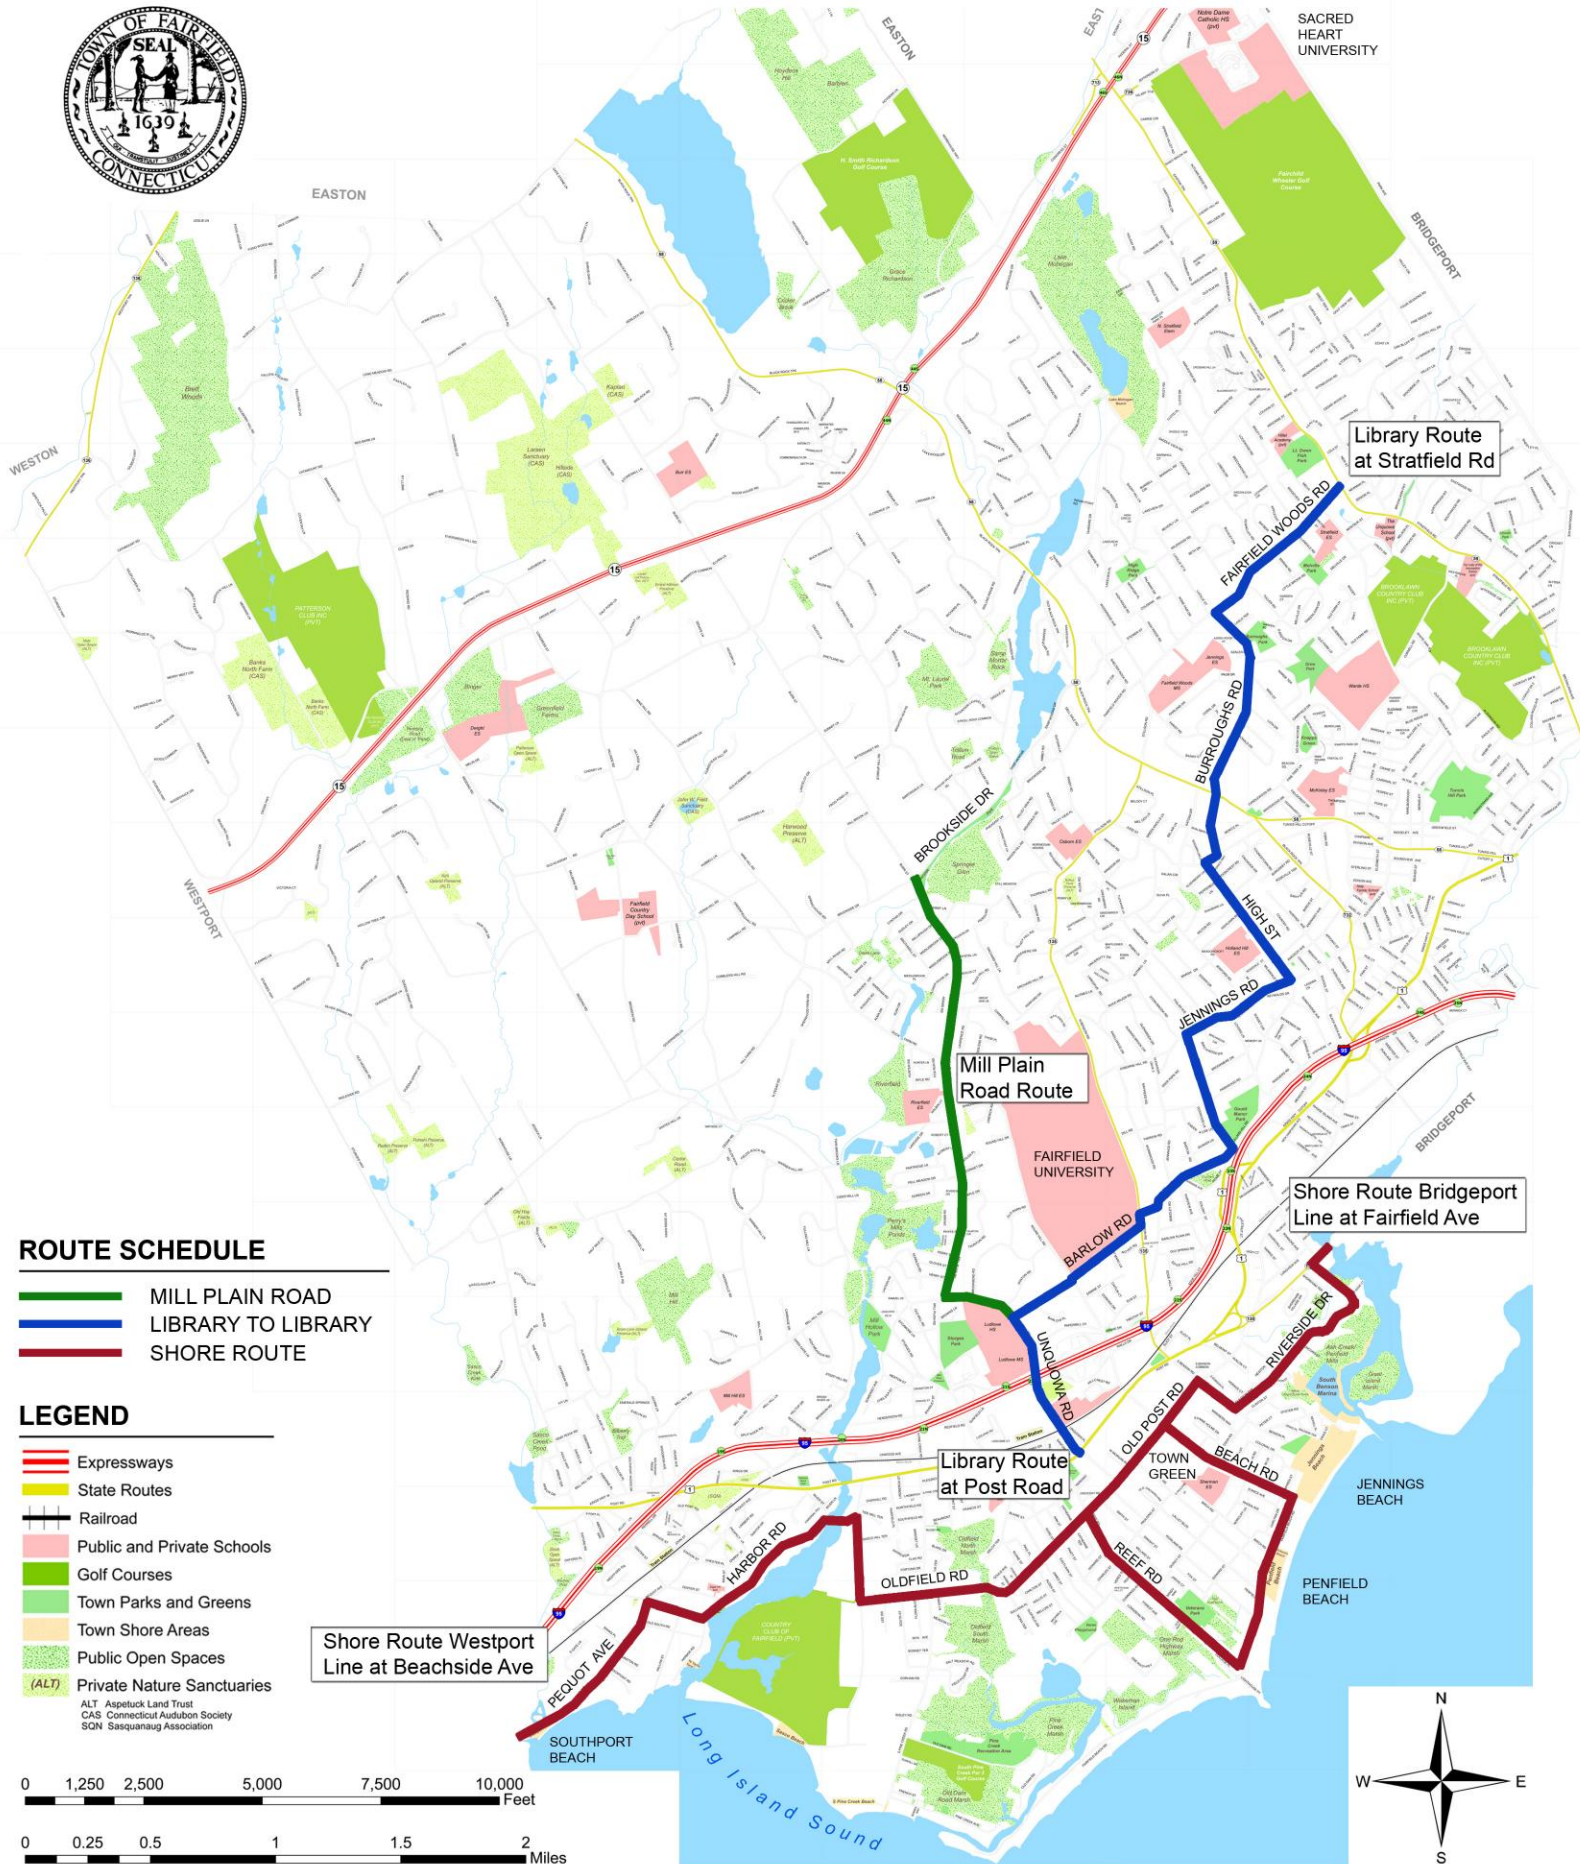

# FAIRFIELD BICYCLE ROUTES

## ROUTE SCHEDULE

- MILL PLAIN ROAD
- LIBRARY TO LIBRARY
- SHORE ROUTE

## LEGEND

- Expressways
  - State Routes
  - Railroad
  - Public and Private Schools
  - Golf Courses
  - Town Parks and Greens
  - Town Shore Areas
  - Public Open Spaces
  - Private Nature Sanctuaries
- (ALT) Private Nature Sanctuaries
- ALT Aspetuck Land Trust
  - CAS Connecticut Audubon Society
  - SON Sasquanaug Association

Shore Route Westport Line at Beachside Ave

Library Route at Post Road

Mill Plain Road Route

Library Route at Stratfield Rd

Shore Route Bridgeport Line at Fairfield Ave