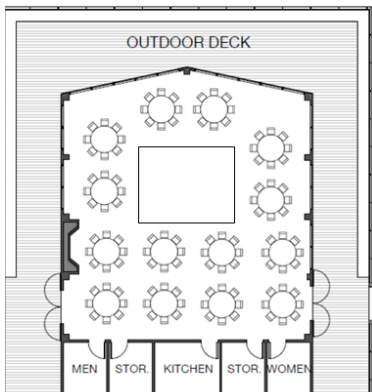

# JACKY DURRELL FLOOR PLAN

(CAPACITY: 125; DIMENSIONS 44' x 44')

## SAMPLE FLOORPLAN LAYOUTS

SAMPLE 104 PERSON RECEPTION WITH DJ,  
DANCE FLOOR, BAR & CAKE/GIFT TABLE

SAMPLE 104 PERSON RECEPTION WITH DJ,  
BUFFET SETUP

SAMPLE 112 PERSON RECEPTION WITH  
DANCE FLOOR