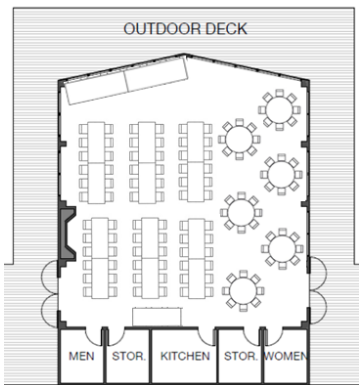

# JACKY DURRELL FLOOR PLAN

(CAPACITY: 125; DIMENSIONS 44' x 44')

## SAMPLE FLOORPLAN LAYOUTS

SAMPLE 104 PERSON RECEPTION WITH DJ,  
DANCE FLOOR, BAR & CAKE/GIFT TABLE

SAMPLE 104 PERSON RECEPTION WITH DJ,  
BUFFET SETUP

SAMPLE 112 PERSON RECEPTION WITH  
DANCE FLOOR