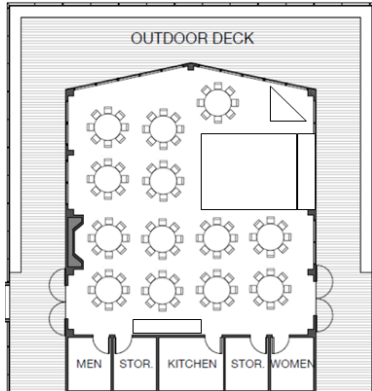

# JACKY DURRELL FLOOR PLAN

(CAPACITY: 125; DIMENSIONS 44' x 44')

## SAMPLE FLOORPLAN LAYOUTS

SAMPLE 104 PERSON RECEPTION WITH DJ,  
DANCE FLOOR, BAR & CAKE/GIFT TABLE

SAMPLE 104 PERSON RECEPTION WITH DJ,  
BUFFET SETUP

SAMPLE 112 PERSON RECEPTION WITH  
DANCE FLOOR